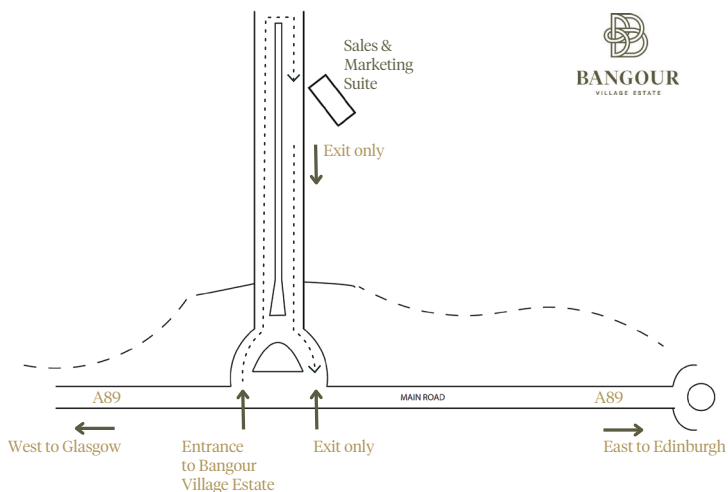

- When travelling West along the A89 you will take the second right onto the roundabout and then take the first exit through the entrance gates to the development.
- When travelling East along the A89 you will take the first left onto the roundabout and then take the first exit through the entrance gates to the development.
- The entrance to the Sales and Marketing suite is located to the right.
- Follow development signage to visitor parking bays, these are located directly outside the Sales and Marketing suite.